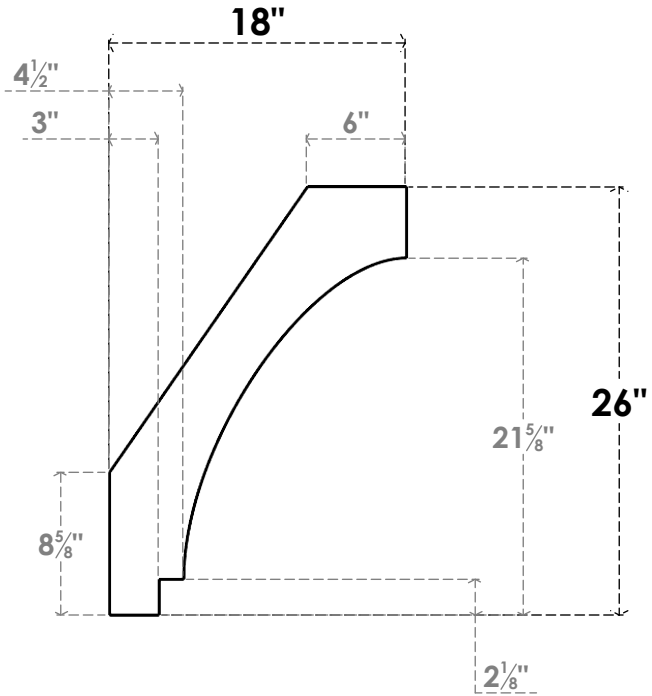

ITEM NUMBER: BRCPC055X18000X26000IMP

5 1/2"W X 18"D X 26"H IMPERIAL ARCHITECTURAL GRADE PVC CLOSED KNEE BRACE

SIDE PROFILE

FRONT PROFILE

ISOMETRIC

EKENA MILLWORK
2300 WEST MAIN ST.
CLARKSVILLE, TX 75426
TOLL FREE: 866-607-0453
WWW.EKENAMILLWORK.COM