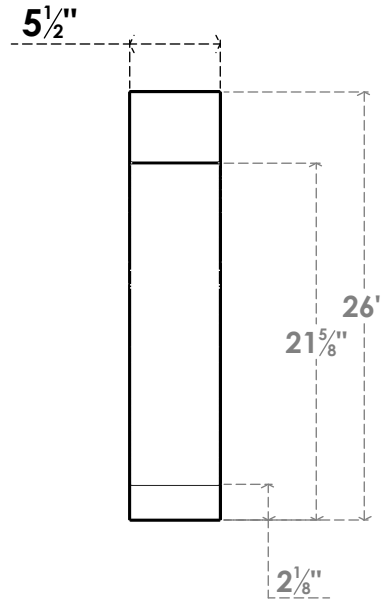

ITEM NUMBER: BRCPC055X18000X26000IMP

5 1/2"W X 18"D X 26"H IMPERIAL ARCHITECTURAL GRADE PVC CLOSED KNEE BRACE

SIDE PROFILE

FRONT PROFILE

ISOMETRIC

EKENA MILLWORK
2300 WEST MAIN ST.
CLARKSVILLE, TX 75426
TOLL FREE: 866-607-0453
WWW.EKENAMILLWORK.COM

NOTES

1. INSTALLATION TO BE COMPLETED IN ACCORDANCE WITH MANUFACTURER'S SPECIFICATIONS.
2. DRAWING MAY NOT BE TO SCALE
3. THIS DRAWING IS INTENDED FOR DESIGN AND PLANNING PURPOSES ONLY.
4. ALL INFORMATION CONTAINED HEREIN WAS CURRENT AT THE TIME OF DEVELOPMENT BUT MUST BE REVIEWED AND APPROVED BY THE PRODUCT MANUFACTURER TO BE CONSIDERED ACCURATE.
5. ARCHITECTURAL GRADE PVC PRODUCTS ARE MADE FROM EXPANDED CELLULAR PVC AND COME NATURALLY WHITE BUT MAY BE PAINTED